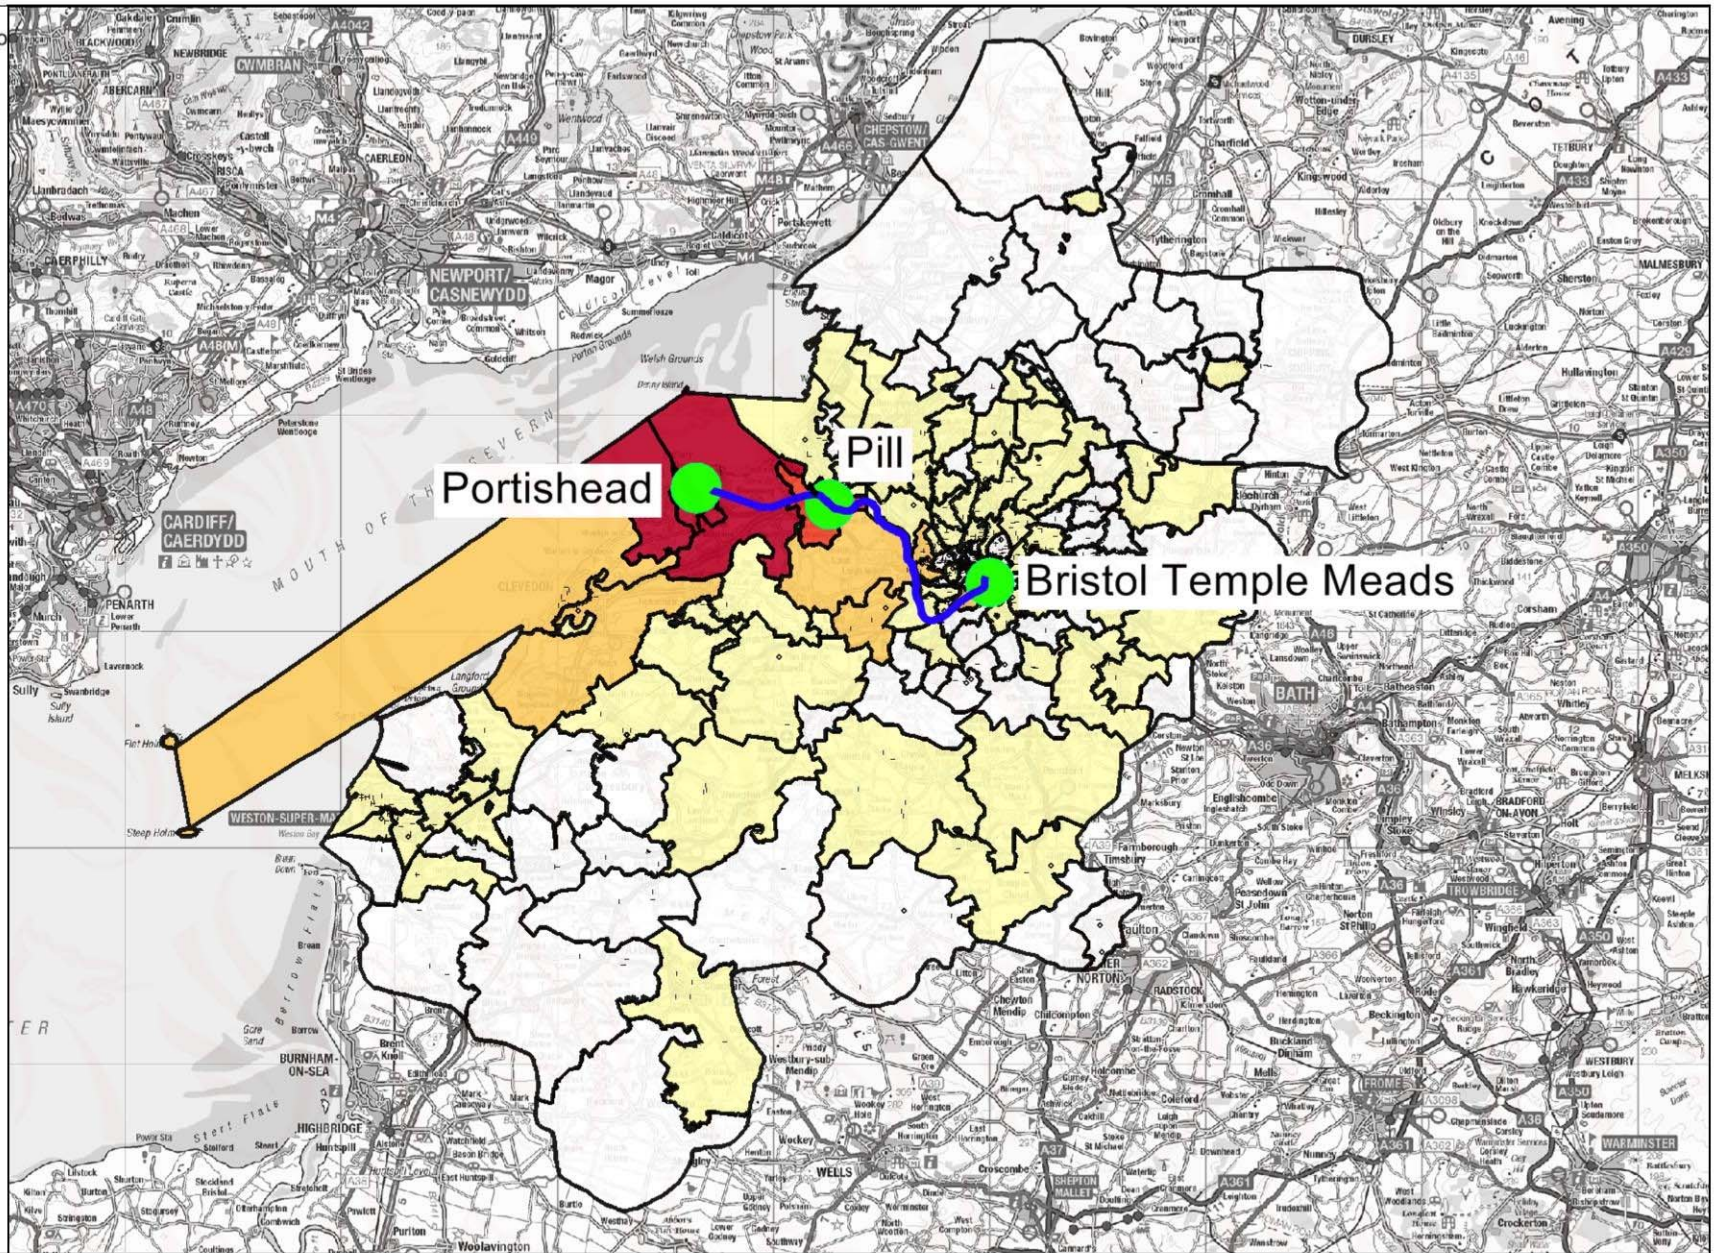

Appendix G
Map of Respondents

Metrowest Phase 1 - Stage 2 respo

Scale: 1:350000
 Drawn by: Steven Penaluna
 Date: 19 April 2018
 Time: 12:22:06